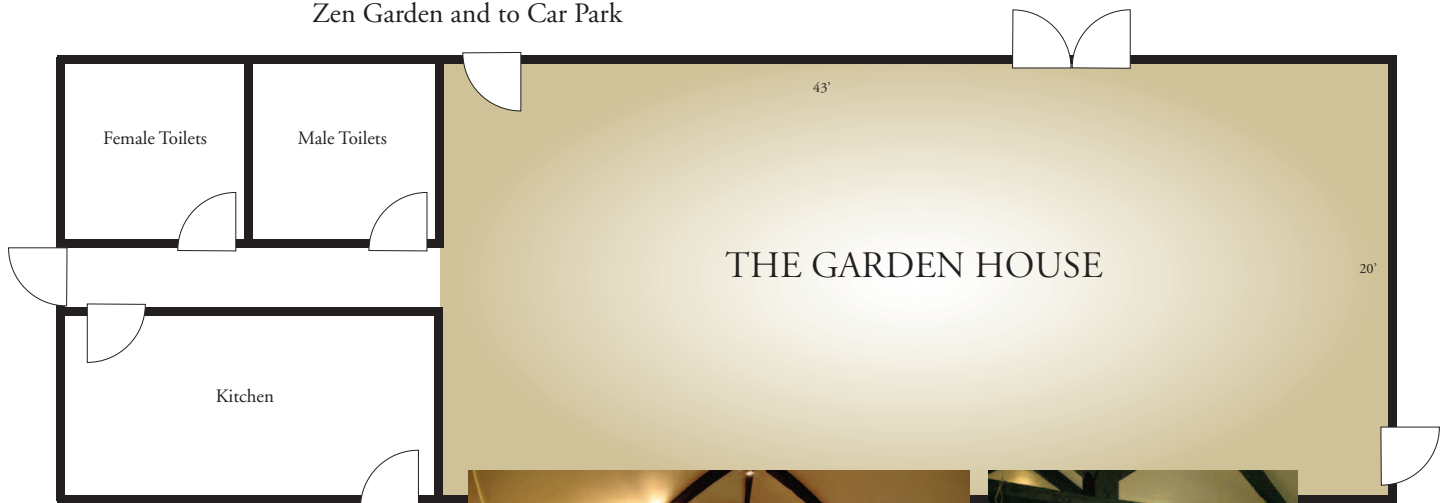

# Old Somerley

Zen Garden and to Car Park

To Walled Garden

## CAPACITIES

STYLE NO. OF DELEGATES

Cabaret	42
Formal Dinner	60
'U' Shape	30
Theatre Style	80

Please note that the minimum height to the beams is 6.00 feet

Old Somerley